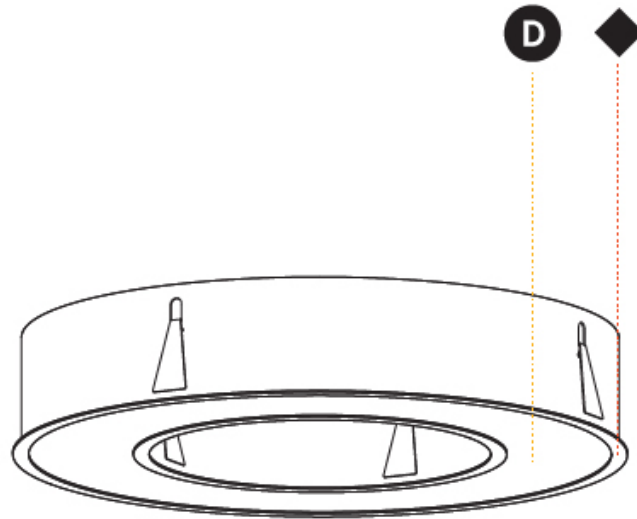

A37500-

PROJECT

TYPE

SPECIFIER

QUANTITY

DATE